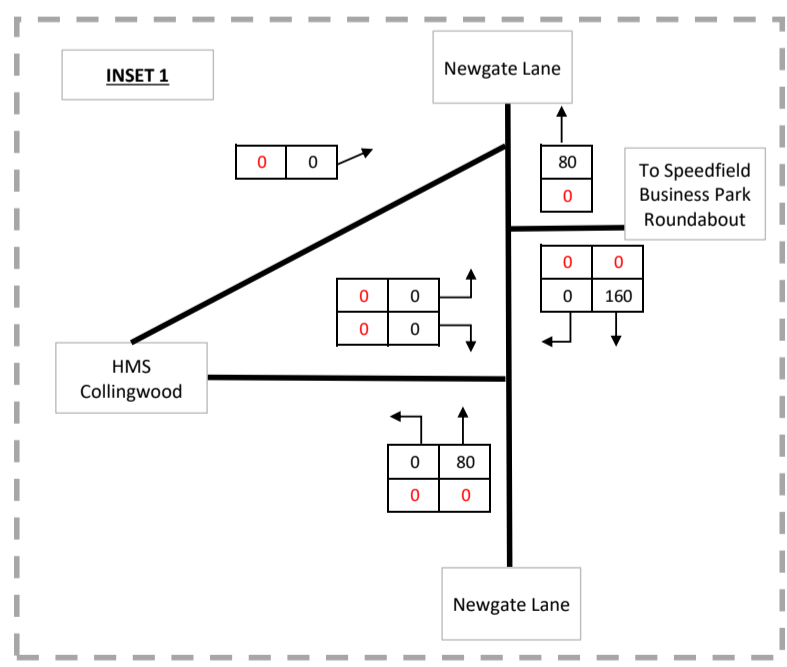

INSET 2

INSET 3

INSET 3

INSET 1

INSET 1

The Square, Basing View,
Basingstoke, RG21 4EB
Tel: 01256 637940
www.i-transport.co.uk

KEY

- 500 = TOTAL VEHICLES
- 25 = HGVs

NEWGATE LANE, FAREHAM

TF16

Total Committed Development AM Peak

SITE