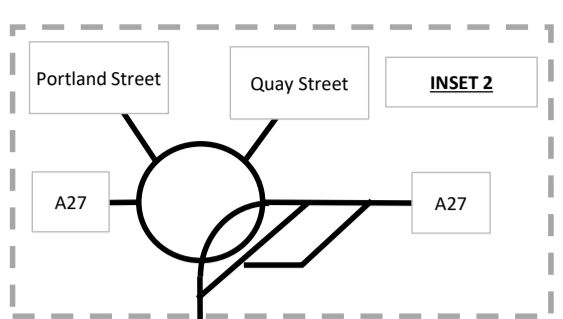

INSET 2

INSET 3

INSET 3

INSET 1

INSET 1

The Square, Basing View,
Basingstoke, RG21 4EB
Tel: 01256 637940
www.i-transport.co.uk

KEY

- 500 = TOTAL VEHICLES
- 25 = HGVs

NEWGATE LANE, FAREHAM

TF16

Total Committed Development AM Peak

SITE