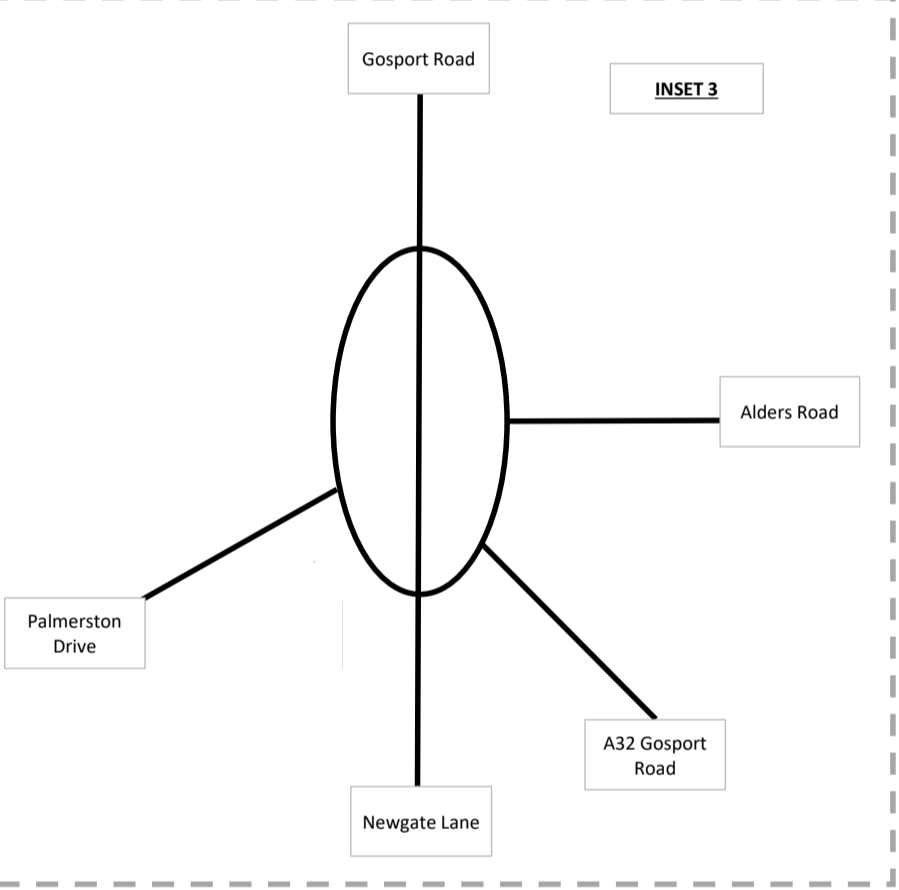

INSET 2

INSET 3

INSET 3

INSET 1

INSET 1

The Square, Basing View,
Basingstoke, RG21 4EB
Tel: 01256 637940
www.i-transport.co.uk

KEY

- 500 = TOTAL VEHICLES
- 25 = HGVs

NEWGATE LANE, FAREHAM

TF16

Total Committed Development AM Peak

SITE